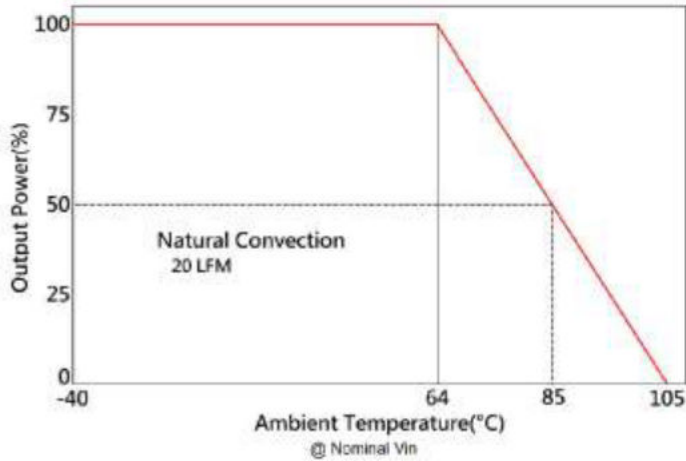

Temperature Derating Graph

Part Number

Y H B 75 - 24 S 15
A B C D E F G

- **A:** YDS
- **B:** Package Size
- **C:** Input Range
- **D:** Output Power
- **E:** Input Voltage
- **F:** Single Output
- **G:** Output Voltage

Outline Dimensions