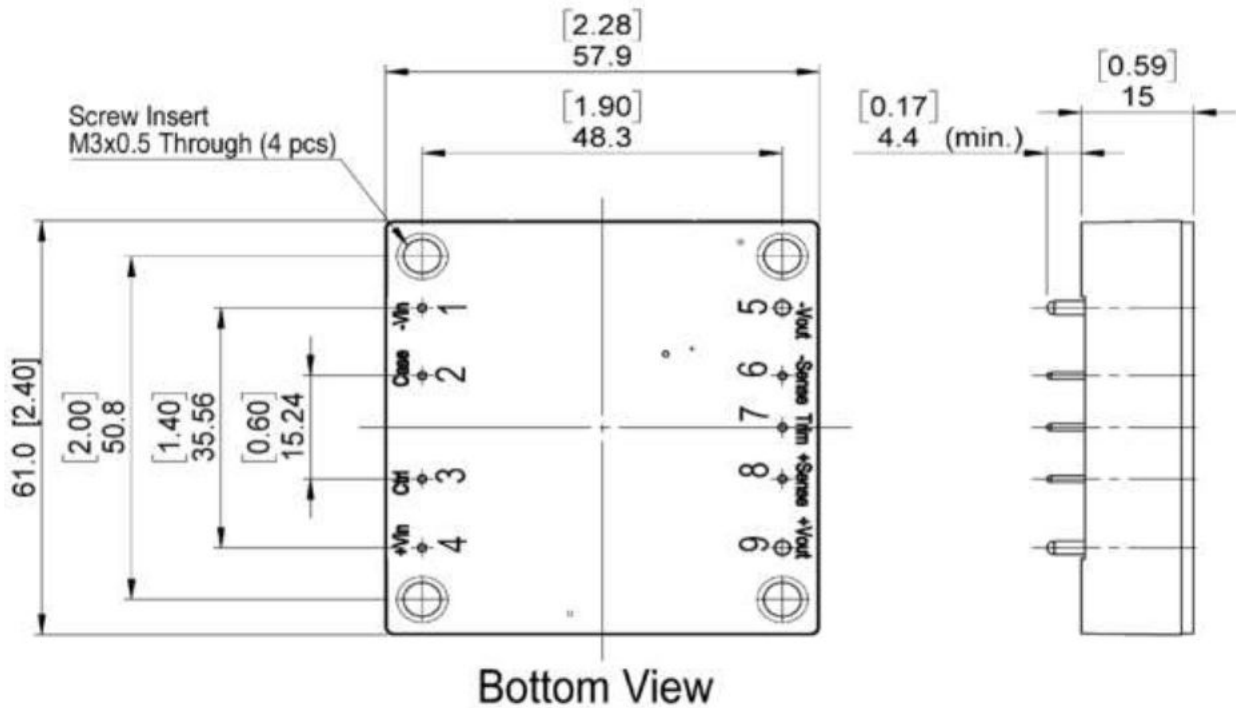

Temperature Derating Graph

Part Number

Y H B 75 - 24 S 15
A B C D E F G

- A:** YDS
- B:** Package Size
- C:** Input Range
- D:** Output Power
- E:** Input Voltage
- F:** Single Output
- G:** Output Voltage

Outline Dimensions

Unit : mm[inch]

Tolerance : XX.X ±0.5 XX.XX ±0.25

Screw mounting hole size Φ3.5mm is recommend

PIN Assignment

PIN	1	2	3	4	5	6	7	8	9
FUNCTION	-Vin	CASE	Remote On/Off	+Vin	-Vout	-Sense	Trim	+Sense	+Vout