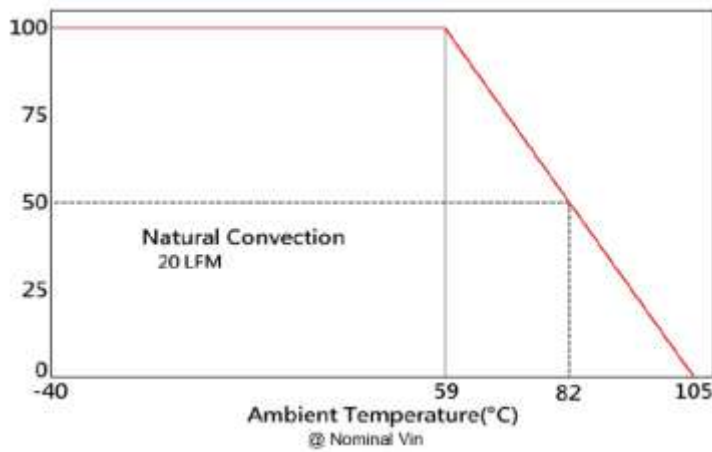

Temperature Derating Graph

Part Number

Y H B 75 - 24 S 24
A B C D E F G

- **A: YDS**
- **B: Package Size**
- **C: Input Range**
- **D: Output Power**
- **E: Input Voltage**
- **F: Single Output**
- **G: Output Voltage**

Outline Dimensions