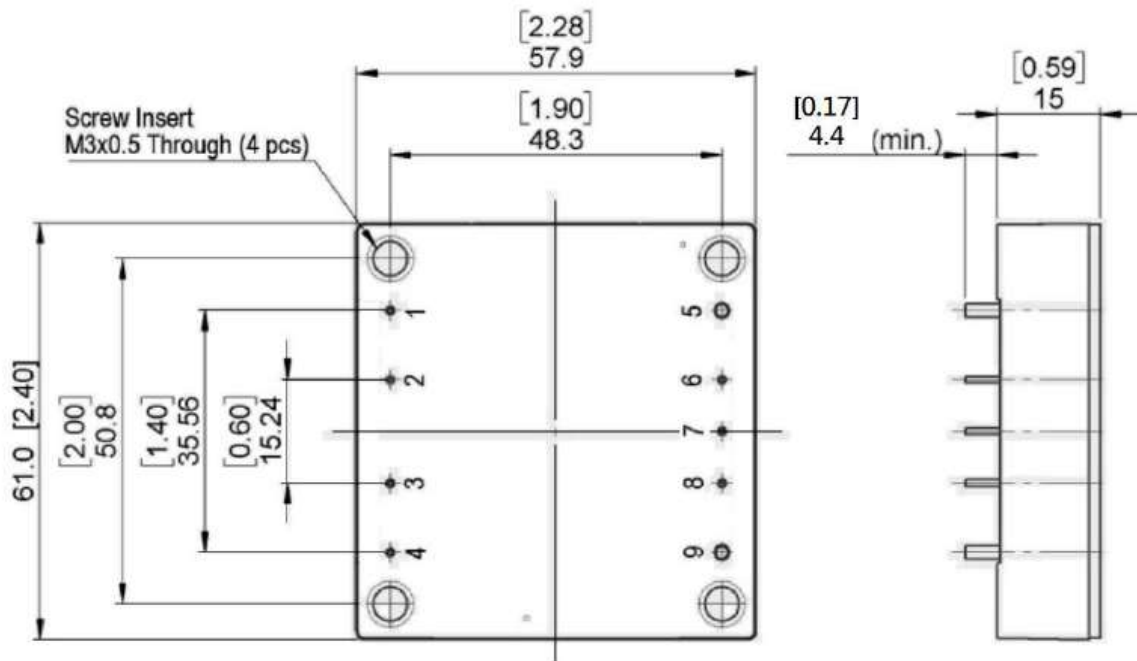

Temperature Derating Graph

Part Number

Y H B 75 - 24 S 24
A B C D E F G

- A: YDS**
- B: Package Size**
- C: Input Range**
- D: Output Power**
- E: Input Voltage**
- F: Single Output**
- G: Output Voltage**

Outline Dimensions

Unit : mm[inch]

Tolerance : XX.X ±0.5 XX.XX ±0.25

Screw mounting hole size Φ3.5mm is recommend

PIN Assignment

PIN	1	2	3	4	5	6	7	8	9
FUNCTION	-Vin	CASE	Remote On/Off	+Vin	-Vout	-Sense	Trim	+Sense	+Vout