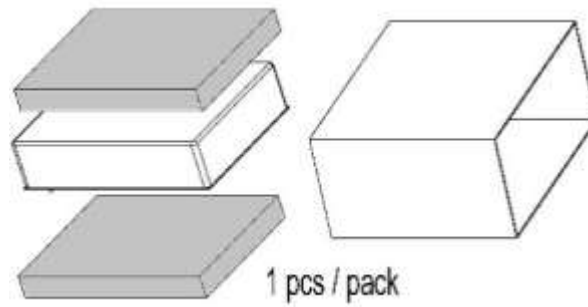

Outline Dimensions

Unit : mm[inch]

Tolerance : XX.X ±0.5 XX.XX ±0.25

Screw mounting hole size Φ3.5mm is recommend

PIN Assignment

PIN	1	2	3	4	5	6	7	8	9
FUNCTION	-Vin	CASE	Remote On/Off	+Vin	-Vout	-Sense	Trim	+Sense	+Vout

Packing Formation**3 x 5 x 5 = 75 packs / box****CARTON BOX : 46x24x22cm**

Weight	:	100 grams/pcs
Box	:	75 pcs/Box
Total Weight	:	8.6 kilograms