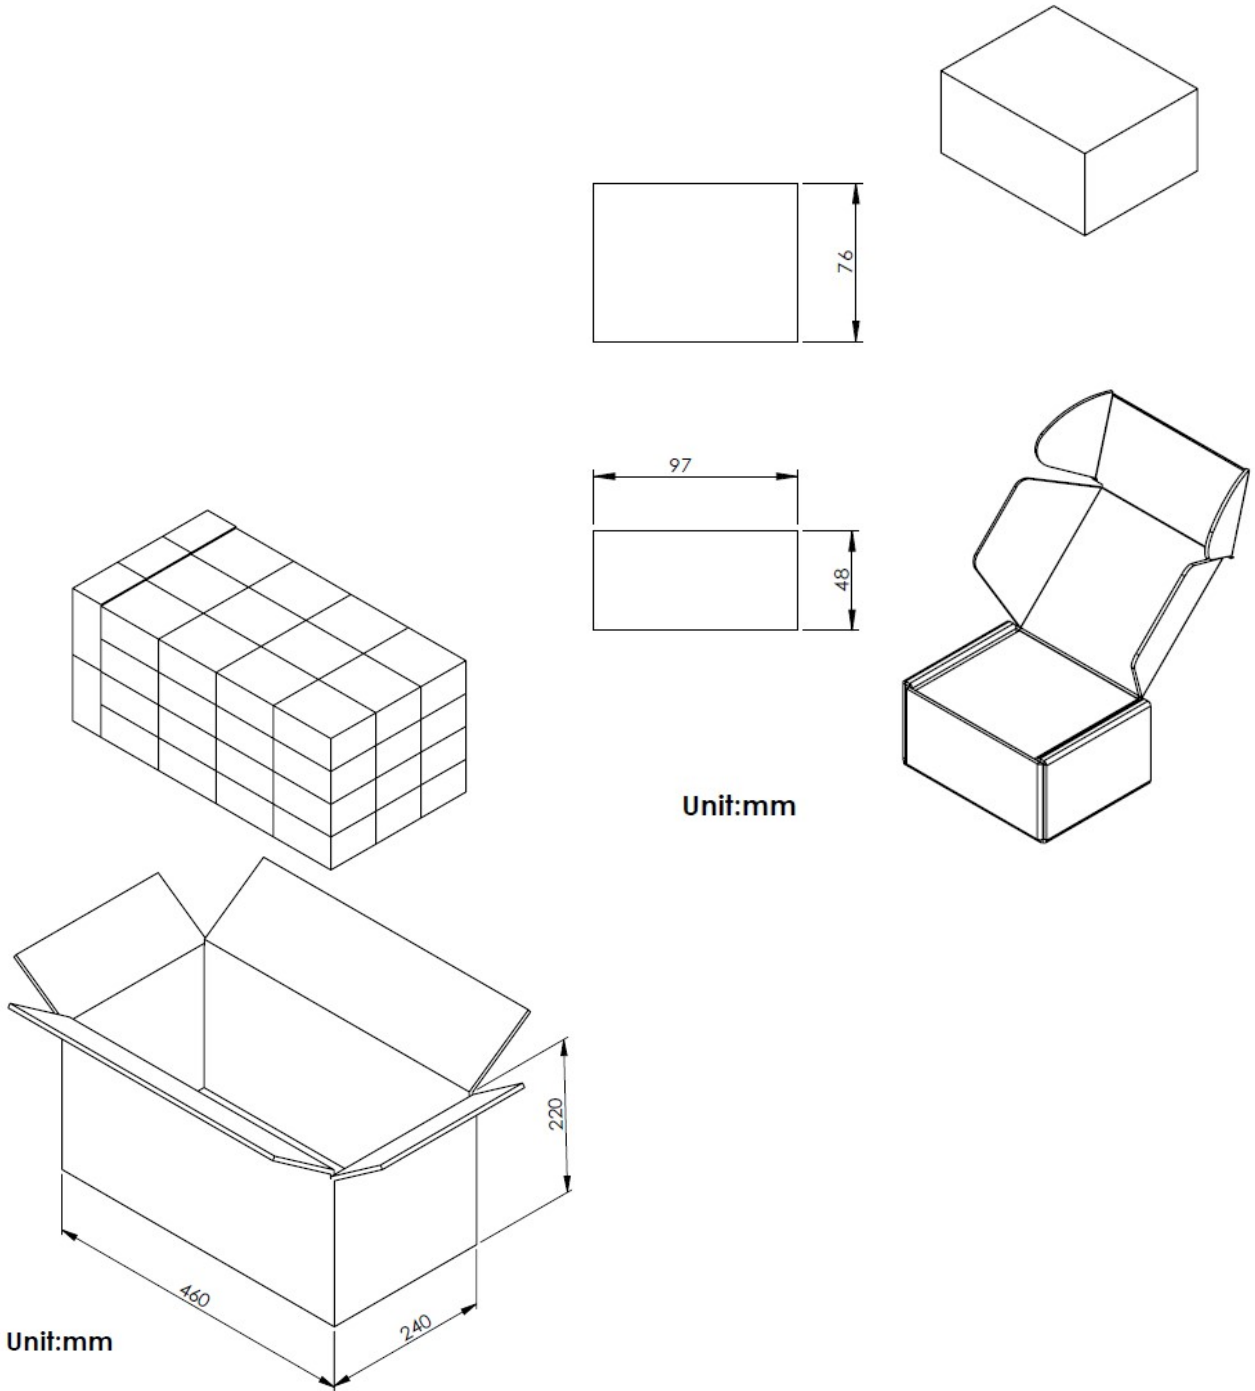

Packing Formation

BOX	:	54 pcs	(max)
Weight	:	100 grams/pcs	
Total Weight	:	8.2KG/BOX	(max)