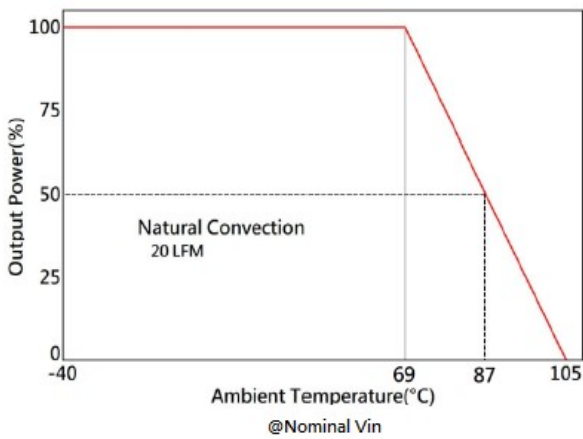

Temperature Derating Graph

Part Number

Y H B 75 - 48 S 12
A B C D E F G

- **A: YDS**
- **B: Package Size**
- **C: Input Range**
- **D: Output Power**
- **E: Input Voltage**
- **F: Single Output**
- **G: Output Voltage**