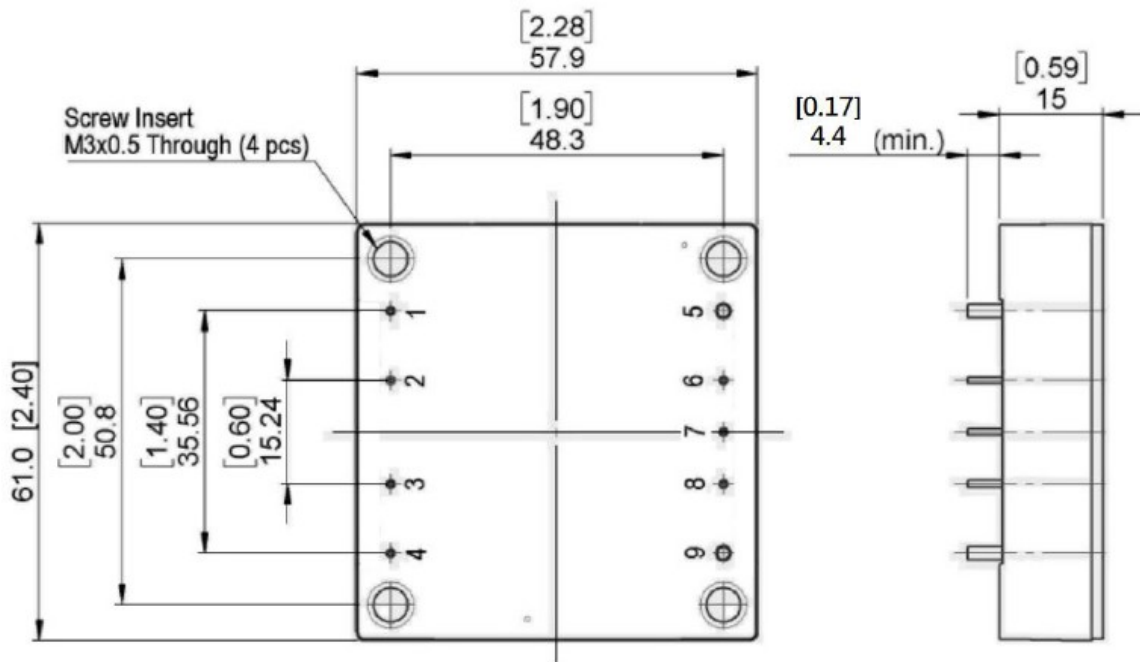

Temperature Derating Graph

Part Number

Y H B 75 - 48 S 12
A B C D E F G

- A: YDS**
- B: Package Size**
- C: Input Range**
- D: Output Power**
- E: Input Voltage**
- F: Single Output**
- G: Output Voltage**

Outline Dimensions

Unit : mm[inch]

Tolerance : XX.X ±0.5 XX.XX ±0.25

Screw mounting hole size Φ3.5mm is recommend

PIN Assignment

PIN	1	2	3	4	5	6	7	8	9
FUNCTION	-Vin	CASE	Remote On/Off	+Vin	-Vout	-Sense	Trim	+Sense	+Vout